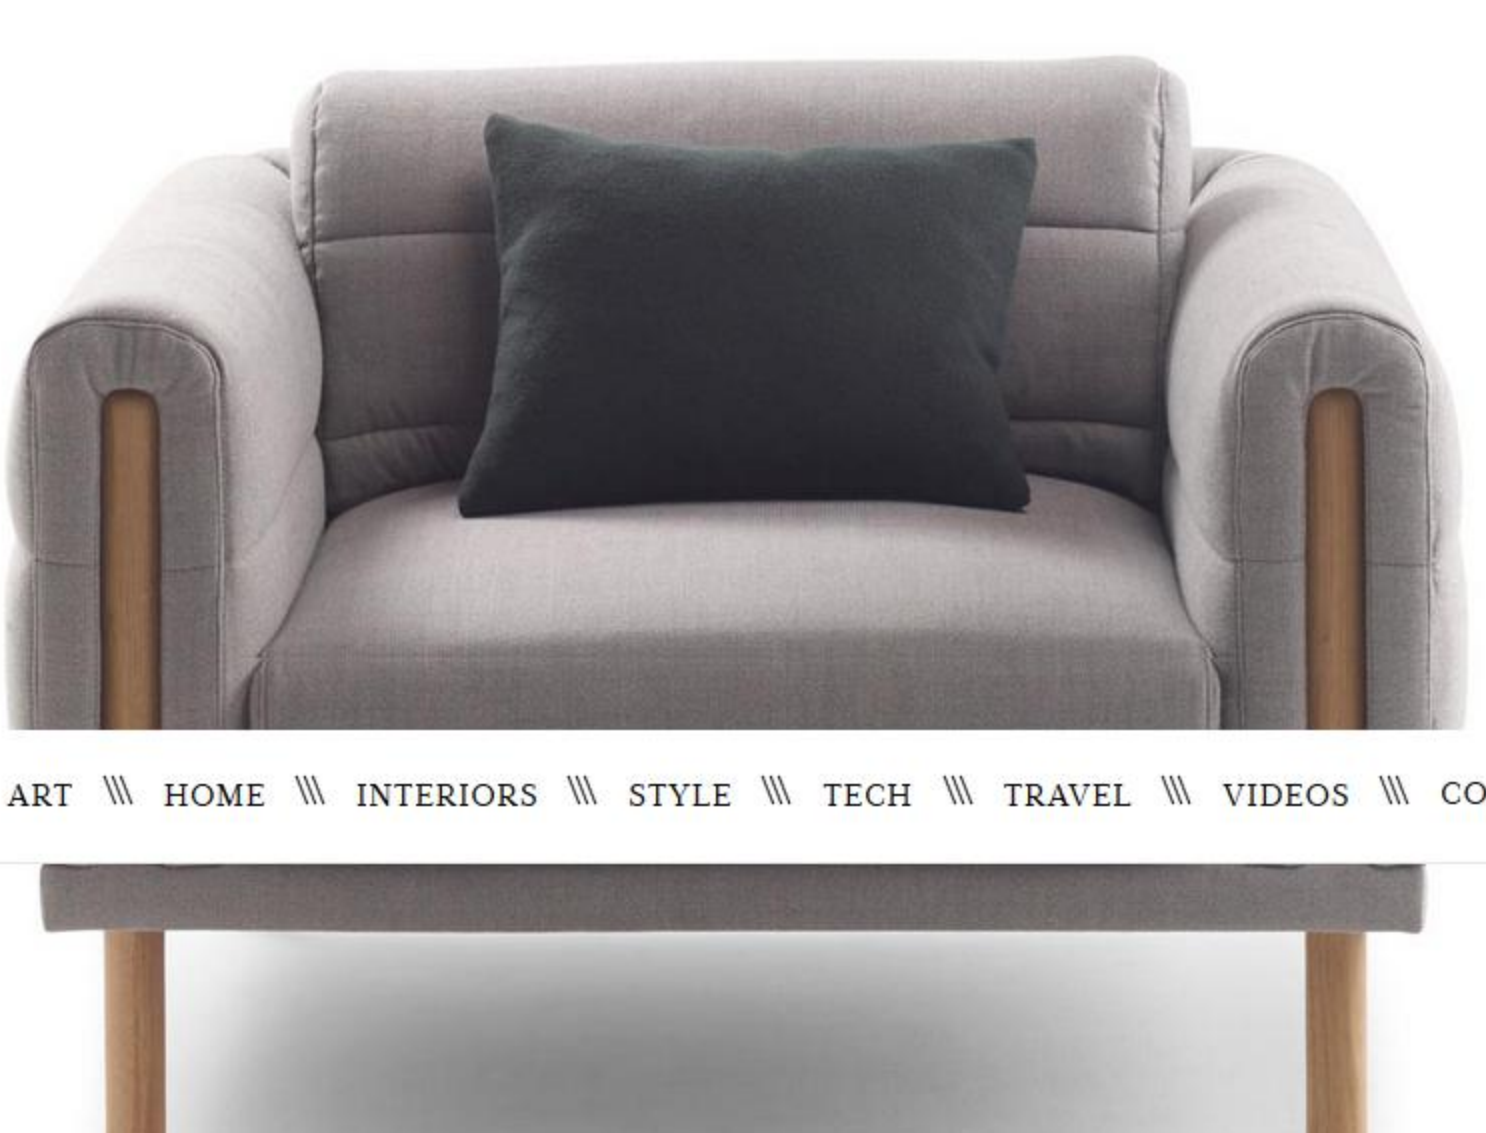

ALL HOME FURNISHINGS

Seating with Upholstery That Wraps Itself Around the Frame Like a Blanket

02.23.17 | Posted by Caroline Williamson | Home Furnishings | Main

VIEW PHOTO GALLERY