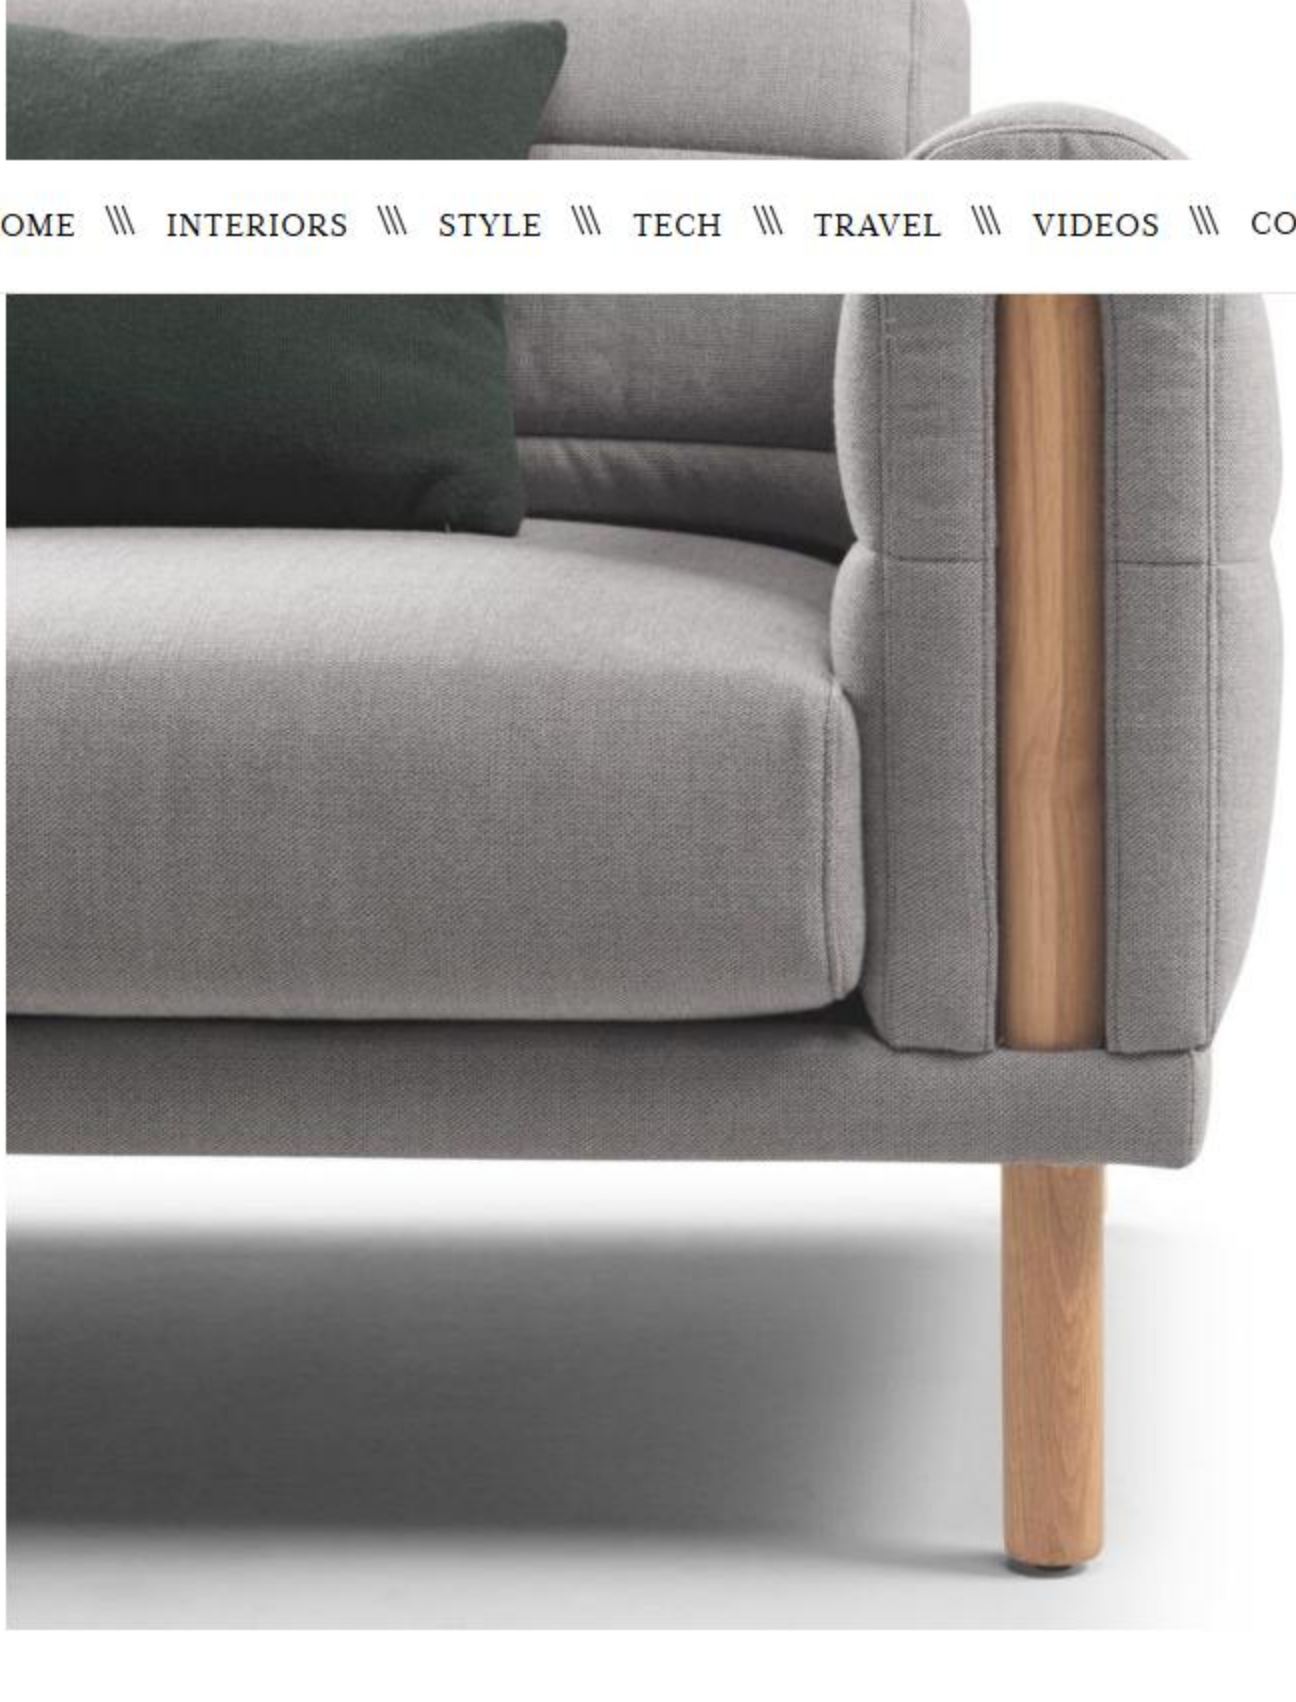

Photos by Mito.

Caroline Williamson is Managing Editor of Design Milk. She has a BFA in photography from SCAD and writes about her life, inspirations and creative pursuits on her [element75](#) blog. [Twitter](#) [Facebook](#) [Pinterest](#) [Instagram](#) [Google](#) Read all of Caroline Williamson's posts.

Email Address

☐ Daily ☐ Weekly

Design Milk Digest

PREVIOUS ARTICLE

NEXT ARTICLE

COMMENTS

RELATED POSTS

ARCHITECTURE \ ART \ HOME \ INTERIORS \ STYLE \ TECH \ TRAVEL \ VIDEOS \ COLUMNS

Qualities of Material by Fort Standard | Nap Bar Invites You to Take a Break and Recharge | Chris Ruhland

Fresh Milk: Introducing Brastilo | Hamper Sofa from Passoni Nature | Orwell Sofa: A Private Urban Fort

DESIGN FROM AROUND THE WORLD